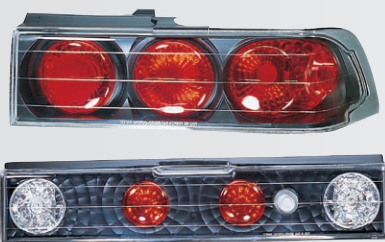

SK3325-CRX90-NY 90~91 (JDM AMBER)
(NOT FOR US MARKET) CORNER LIGHT
20SETS/2.7'

SK3325-CRX88-5N 88~89 (CRYSTAL)
(AMBER REFLECTOR) CORNER LIGHT
20SETS/2.67'

SK3325-CRX88-5NA 88~89 (JDM BLACK)
(AMBER REFLECTOR) CORNER LIGHT
20SETS/2.67'

Replacement For

HONDA

CRX

SK3700-CRX

88~91
(CHROMED)

TAIL LIGHT
(3PCS)
4SETS/6'

SK3700-CRX-JM

88~91
(JDM BLACK)

TAIL LIGHT
(3PCS)
4SETS/6'

SK3700-CRX-C

88~91
(CHROMED)

TAIL LIGHT
(3PCS)
4SETS/6'

SK3700-CRX-CJM

88~91
(JDM BLACK)

TAIL LIGHT
(3PCS)
4SETS/6'

FIT/JAZZ