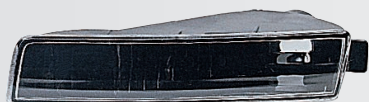

TAIL LIGHT
4SETS/6.1'

SK3315-PL97-N

97~01
(EURO CLEAR)

BUMPER LIGHT
20SETS/5.54'

SK3315-PL97-NA

97~01
(JDM BLACK)

BUMPER LIGHT
20SETS/5.54'

A
B
C
D
E
F
G
H
I
K
L
M
N
O
P
R
S
T
V
W
X
Y