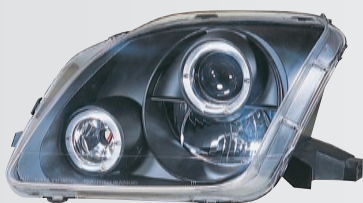

SK3325-PL92-NY 92~96 (JDM AMBER)
CORNER LIGHT
20SETS/2.05'

SK3325-PL92-NA 92~96 (JDM BLACK)
CORNER LIGHT
20SETS/2.05'

PRELUDE

SK3800-PL92 92~96 (CHROMED)
TAIL LIGHT
4SETS/3.5'

SK3800-PL92-JM 92~96 (JDM BLACK)
TAIL LIGHT
4SETS/3.5'

SK3310-PL92-C 92~96 (CLEAR)
(NOT FOR US MARKET) BUMPER LIGHT+SIDE MARKER LIGHT
(4PCS)
20SETS/4.9'

Replacement For

HONDA

PRELUDE

SK3300-PL97

97~01
(CHROMED)

PROJECTOR HEAD LIGHT
1SET/3.56'

PRELUDE

SK3700-PL97-C

97~01
(CHROMED)

TAIL LIGHT
4SETS/6.1'

SK3300-PL97-JM

97~01
(JDM BLACK/CLEAR)

PROJECTOR HEAD LIGHT
1SET/3.56'

SK3700-PL97-CJM

97~01
(JDM BLACK)

TAIL LIGHT
4SETS/6.1'

SK3315-PL97-N

97~01
(EURO CLEAR)

BUMPER LIGHT
20SETS/5.54'

SK3315-PL97-NA

97~01
(JDM BLACK)

BUMPER LIGHT
20SETS/5.54'

A
B
C
D
E
F
G
H
I
K
L
M
N
O
P
R
S
T
V
W
X
Y