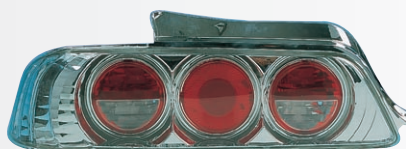

SK3325-PL92-NY 92~96 (JDM AMBER)
CORNER LIGHT
20SETS/2.05'

SK3325-PL92-NA 92~96 (JDM BLACK)
CORNER LIGHT
20SETS/2.05'

PRELUDE

SK3800-PL92 92~96 (CHROMED)
TAIL LIGHT
4SETS/3.5'

SK3800-PL92-JM 92~96 (JDM BLACK)
TAIL LIGHT
4SETS/3.5'

SK3310-PL92-C 92~96 (CLEAR)
(NOT FOR US MARKET) BUMPER LIGHT+SIDE MARKER LIGHT
(4PCS)
20SETS/4.9'

Replacement For

HONDA

PRELUDE

SK3300-PL97

97~01
(CHROMED)

PROJECTOR HEAD LIGHT
1SET/3.56'

PRELUDE

SK3700-PL97-C

97~01
(CHROMED)

TAIL LIGHT
4SETS/6.1'

SK3300-PL97-JM

97~01
(JDM BLACK/CLEAR)

PROJECTOR HEAD LIGHT
1SET/3.56'

SK3700-PL97-CJM

97~01
(JDM BLACK)