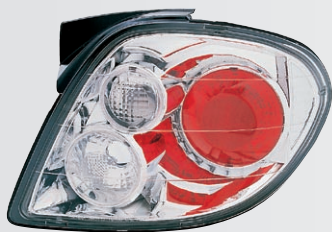

Replacement For

HYUNDAI

TIBURON

SK3700-TUR00

2000~01
(CHROMED)

TAIL LIGHT
4SETS/5.2'

TUSCANI

SK3700-HTCN02

2002~UP
(CHROMED)

(USA TYPE)

TAIL LIGHT
4SETS/4.2'

SK3700-TUR00-C

2000~01
(CHROMED)

TAIL LIGHT
4SETS/5.2'

SK3700-HTCN02-JM

2002~UP
(JDM BLACK)

(USA TYPE)

TAIL LIGHT
4SETS/4.2'

SK3700-HTCN02-E

99~04
(CHROMED)

(EURO TYPE)

TAIL LIGHT
4SETS/4.2'

SK3700-HTCN02-EJM

99~04
(JDM BLACK)