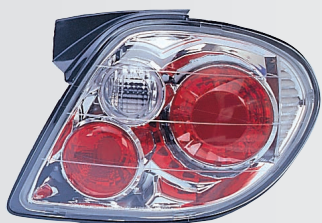

Replacement For

HYUNDAI

TIBURON

SK3700-TUR00

2000~01
(CHROMED)

TAIL LIGHT
4SETS/5.2'

TUSCANI

SK3700-HTCN02

2002~UP
(CHROMED)

(USA TYPE)

TAIL LIGHT
4SETS/4.2'

SK3700-TUR00-C

2000~01
(CHROMED)

TAIL LIGHT
4SETS/5.2'

SK3700-HTCN02-JM

2002~UP
(JDM BLACK)

(USA TYPE)

TAIL LIGHT
4SETS/4.2'

SK3700-HTCN02-E

99~04
(CHROMED)

(EURO TYPE)

TAIL LIGHT
4SETS/4.2'

SK3700-HTCN02-EJM

99~04
(JDM BLACK)