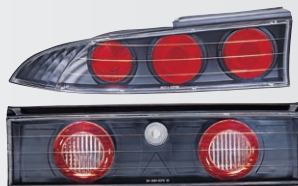

Replacement For

MITSUBISHI

A
B
C
D
E
F
G
H
I
K
L
M
N
O
P
R
S
T
V
W
X
Y

ECLIPSE

SK3300-ECPS94

94~96
(CHROMED)

PROJECTOR HEAD LIGHT
2SETS/5.42'

ECLIPSE

SK3700-ECPS95

94~99
(CHROMED)

SK3700-ECPS95-C

94~99
(CHROMED)

TAIL LIGHT
4SETS/6'

SK3300-ECPS94-JM

94~96
(JDM BLACK)

PROJECTOR HEAD LIGHT
2SETS/5.42'

SK3700-ECPS95-JM

94~99
(JDM BLACK)

SK3700-ECPS95-CJM

94~99
(JDM BLACK)

TAIL LIGHT
4SETS/6'

SK3300-ECPS95

97~99
(CHROMED)

PROJECTOR HEAD LIGHT
2SETS/5.42'

SK3335-ECPS95-C

94~99
(CLEAR)

SIDE MARKER LIGHT
50SETS/2.38'

SK3300-ECPS95-JM

97~99
(JDM BLACK)

PROJECTOR HEAD LIGHT
2SETS/5.42'

Replacement For

MITSUBISHI