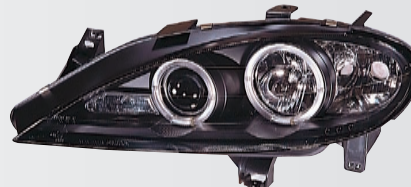

SK3300-35199-3JM

99~02 3D/5D
(JDM BLACK,RHD)

SK3300-35199-JM

99~02 3D/5D
(JDM BLACK,LHD)

(ECE REG)

PROJECTOR HEAD LIGHT
1SET/4.25'