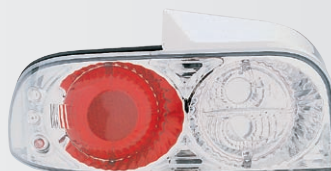

## IMPREZA

SK3300-IPA93

93~00 4D/5D  
(CHROMED/CLEAR)

PROJECTOR HEAD LIGHT  
HEAD + CORNER LIGHT (ONE PCS)  
1SET/2.03'

## IMPREZA

SK3700-IPA93-E

93~00 4D  
(CHROMED)

(ECE REG)

TAIL LIGHT  
4SETS/5.8'

SK3300-IPA93-JM

93~00 4D/5D  
(JDM BLACK/CLEAR)

PROJECTOR HEAD LIGHT  
HEAD + CORNER LIGHT (ONE PCS)  
1SET/2.03'