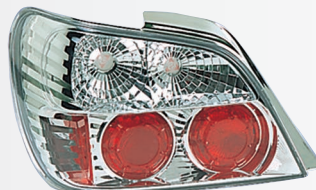

Replacement For

SUBARU

WRX

WRX

SK1600-WRX01

01~02
(CHROMED)

LED TAIL LIGHT
(ULTIMATE DESIGN)
2SETS/3.6'

SK3700-WRX01

01~02
(CHROMED)

(USA TYPE)

TAIL LIGHT
4SETS/4.8'

SK1600-WRX01-R

01~02
(RED/CLEAR LENS)

LED TAIL LIGHT
(ULTIMATE DESIGN)
2SETS/3.6'

SK3700-WRX01-R

01~02
(JAGUAR TYPE)

(USA TYPE)

TAIL LIGHT
4SETS/4.8'

SK1600-WRX01-JM

01~02
(JDM BLACK)

LED TAIL LIGHT
(ULTIMATE DESIGN)
2SETS/3.6'

SK3700-WRX01-JM

01~02
(JDM BLACK)

(EURO TYPE)