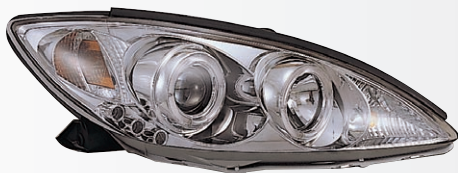

Replacement For

TOYOTA

A
B
C
D
E
F
G
H
I
K
L
M
N
O
P
R
S
T
V
W
X
Y

CAMRY

SK3300-TCAM01-Y

01~06 4D
(CHROMED/CLEAR)

US/MIDDLE EAST/AUSTRALIA
MARKET (AMBER REFLECTOR)
PROJECTOR HEAD LIGHT
1SET/6.46'

SK3300-TCAM01-YJM

01~06 4D
(JDM BLACK/CLEAR)

US/MIDDLE EAST/AUSTRALIA
MARKET (AMBER REFLECTOR)
PROJECTOR HEAD LIGHT
1SET/6.46'

4 RUNNER

SK3700-T4R96

96~98
(CHROMED)

TAIL LIGHT
4SETS/2.54'

SK3700-T4R96-JM

96~98
(JDM BLACK)