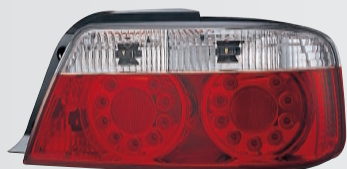

Replacement For

**TOYOTA**

**CHASER(JZX100)**

**SK1600-TCHR96**

96~UP  
(CHROMED)

LED TAIL LIGHT  
(ULTIMATE DESIGN)  
4SETS/4.8'

**SK1600-TCHR96-R**

96~UP  
(RED/CLEAR LENS)

LED TAIL LIGHT  
(ULTIMATE DESIGN)  
4SETS/4.8'

**SK1600-TCHR96-RS**

96~UP  
(RED/SMOKE LENS)

LED TAIL LIGHT  
(ULTIMATE DESIGN)  
4SETS/4.8'

A  
B  
C  
D  
E  
F  
G  
H  
I  
K  
L  
M  
N  
O  
P  
R  
S  
T  
V  
W  
X  
Y