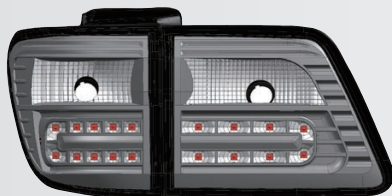

Replacement For

TOYOTA

FORTUNER

SK1600-FRTU09

09~UP
(CHROMED)

LED TAIL LIGHT
(ULTIMATE DESIGN)
(4PCS)

SK1600-FRTU09-R

09~UP
(RED/CLEAR LENS)

LED TAIL LIGHT
(ULTIMATE DESIGN)
(4PCS)

SK1600-FRTU09-S

09~UP
(SMOKE LENS)

LED TAIL LIGHT
(ULTIMATE DESIGN)
(4PCS)

SK1600-FRTU09-JM

09~UP
(JDM BLACK)

LED TAIL LIGHT
(ULTIMATE DESIGN)
(4PCS)

KIJANG

SK3700-KJG92

92~95
(CHROMED)

TAIL LIGHT
8SETS/2.7'

SK3700-KJG96-Y

96~01
(RED LENS)

TAIL LIGHT
8SETS/2.7'

SK3325-KJG96-C

96~01
(CLEAR)