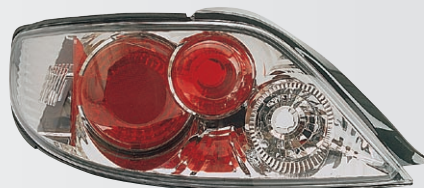

Replacement For

TOYOTA

MATRIX

SK3700-MTR02

02~UP
(CHROMED)

TAIL LIGHT
2SETS/5.1'

CAMRY COUPE(SOLARA)

SK3700-SLR98

98~01
(CHROMED)

TAIL LIGHT
4SETS/6.03'

SK3700-MTR02-JM

02~UP
(JDM BLACK)

TAIL LIGHT
2SETS/5.1'

SK3325-SLR98-N

98~01
(CHROMED)

CORNER LIGHT
20SETS/4.9'