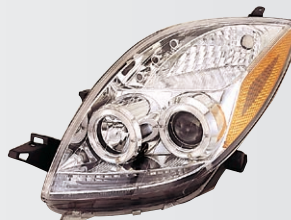

Replacement For

TOYOTA

VITZ/YARIS

SK3300-TYYA98

98~02
(CHROMED/CLEAR)

PROJECTOR HEAD LIGHT
W/O MOTOR
2SETS/7.88'

VITZ/YARIS

SK3300-TYYA06-Y

06~07 HATCHBACK
(CHROMED/CLEAR)

(AMBER REFLECTOR)
PROJECTOR HEAD LIGHT
1SET/4.93'

SK3300-TYYA98-JM

98~02
(JDM BLACK/CLEAR)

PROJECTOR HEAD LIGHT
W/O MOTOR
2SETS/7.88'

SK3300-TYYA06-YJM

06~07 HATCHBACK
(JDM BLACK/CLEAR)

(AMBER REFLECTOR)
PROJECTOR HEAD LIGHT
1SET/4.93'

SK3300-TYYA98-M

98~02
(CHROMED/CLEAR)

PROJECTOR HEAD LIGHT
W/ MOTOR
2SETS/7.88'

SK3300-TYYA06-3T

06~07 HATCHBACK
(CHROMED/CLEAR,RHD)

(THAI MARKET)

PROJECTOR HEAD LIGHT
1SET/4.93'