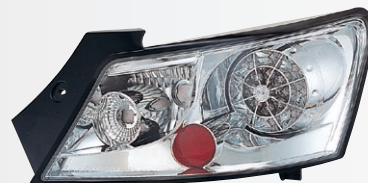

## *bB/SCION XB*

**SK1600-TYBBSC**

04~07  
(CHROMED)

LED TAIL LIGHT  
(ULTIMATE DESIGN)  
4SETS/4.3'

## *bB/SCION XB*

**SK1600-TYBB07**

07~UP  
(CHROMED)

(JAPAN TYPE)

LED TAIL LIGHT  
(ULTIMATE DESIGN)  
4SETS/4.8'

**SK1600-TYBBSC-R**

04~07  
(RED/CLEAR LENS)

LED TAIL LIGHT  
(ULTIMATE DESIGN)  
4SETS/4.3'